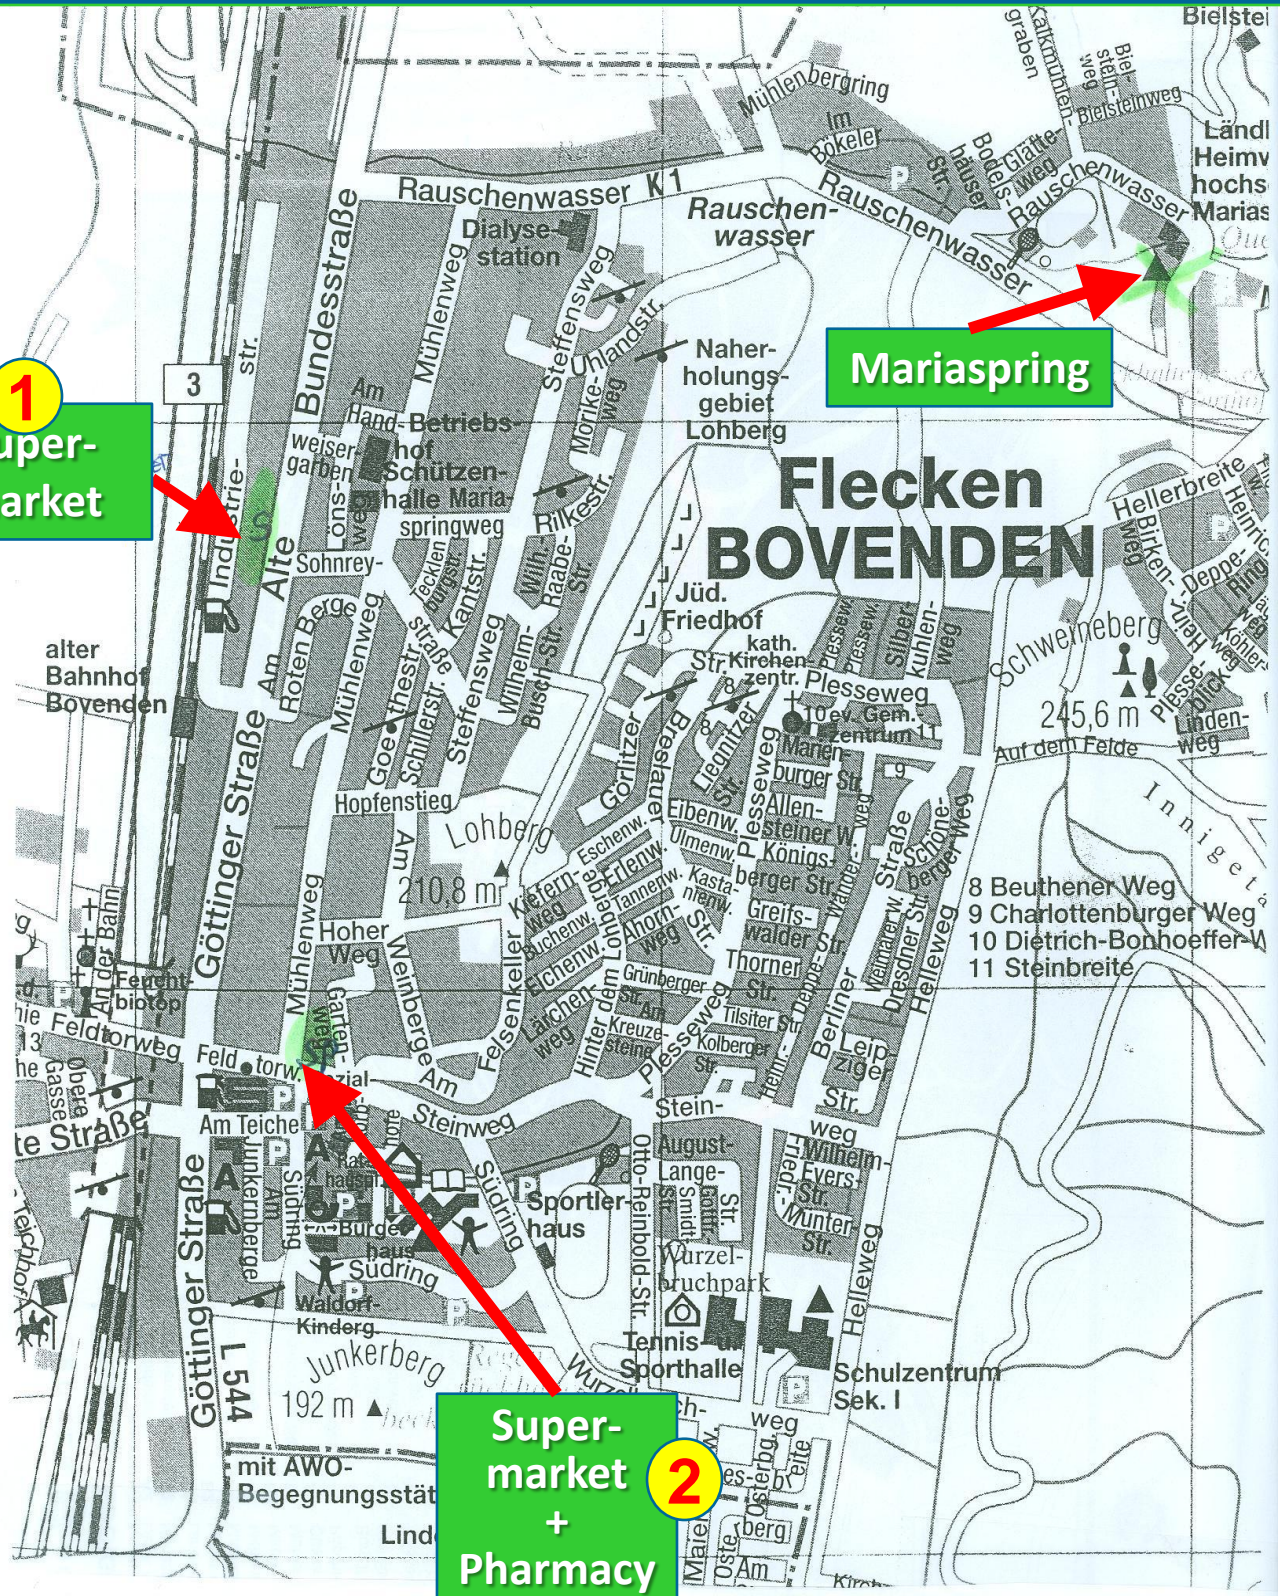

# Shops in Bovenden

1

Supermarket: REWE

Open hours : 07:00 – 20:00 - Monday to Saturday

from Mariaspring: 30 minutes

2

Supermarket: REWE

Open hours : 06:00 – 22:00 - Monday to Saturday  
08:00 – 11:00 on Sundays

from Mariaspring: 35 minutes

Pharmacy:

Open hours: 08:00 – 19:00 – Monday to Friday  
09:00 – 13:30 - Saturday